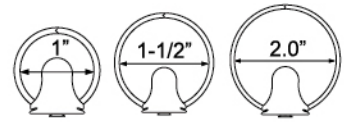

3-Ring Binder
 1 inch MF-601
 1-1/2 inch MF-602
 2 inch MF-603

- letter size
- inside corner pocket
- durable construction
- round ring mechanism with booster and holds pages securely

Expanding File
 A4 / Letter Size MF-101
 Check Size MF-102
 Coupon Size MF-103

- 13 pockets / 12 tabs
- included index tabs
- elastic closure

2-Way Expanding File
 Name card MF-104
 Coupon Size MF-105
 A4 / Letter Size MF-106

- 12 pockets
- snap closure

Punchless Binder
 Letter Size MF-605